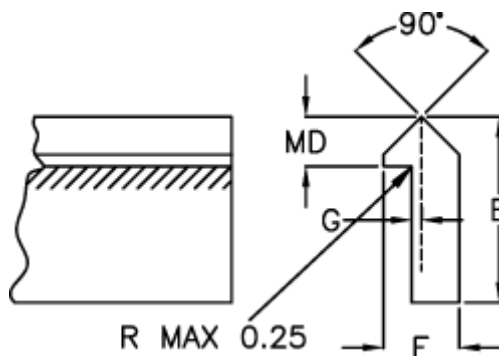

# Data Sheet

Article number: 055043000

Description: Single edge track T4 3000mm

## Measures

---

E = 26.97

F = 11.09

G = 2.36

Kg/m = 1.630

MD(T) = 7.92